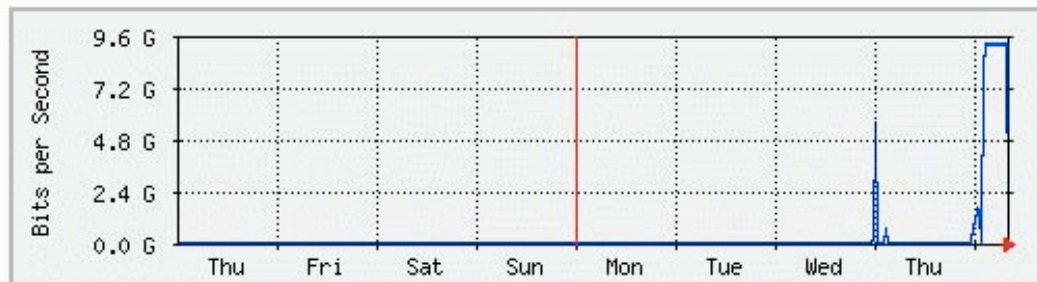

Traffic Analysis for NLR-SUNN-WASH-10GE-92 TX

System: nlr-e300 in

Maintainer:

Description: NLR-WASH-STAR-10GE-92 TX

ifType: ethernetCsmacd (6)

ifName: TenGigabitEthernet 1/1

Max Speed: 10.0 Gbits/s

The statistics were last updated **Friday, 3 February 2006 at 8:51**,
at which time 'nlr-e300' had been up for **43 days, 13:17:22**.

'Daily' Graph (5 Minute Average)

Max In: 350.4 Mb/s (3.5%) Average In: 1926.4 kb/s (0.0%) Current In: 0.0 b/s (0.0%)
Max Out: 9305.3 Mb/s (93.1%) Average Out: 1881.4 Mb/s (18.8%) Current Out: 8.0 b/s (0.0%)

'Weekly' Graph (30 Minute Average)

Max In: 105.0 Mb/s (1.0%) Average In: 1772.7 kb/s (0.0%) Current In: 8.0 b/s (0.0%)
Max Out: 9280.5 Mb/s (92.8%) Average Out: 1736.4 Mb/s (17.4%) Current Out: 1111.6 Mb/s (11.1%)