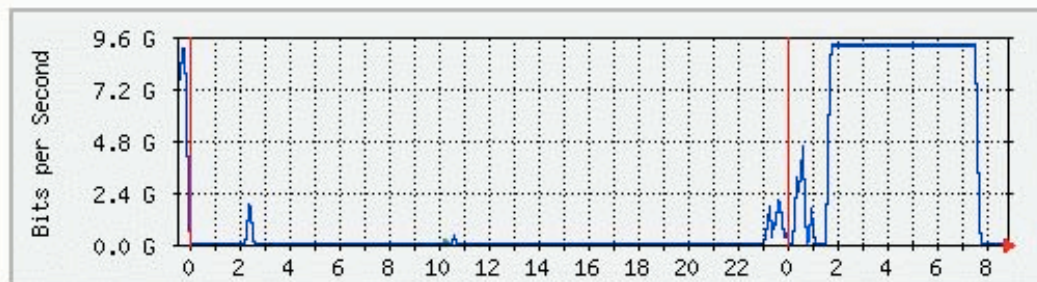

Traffic Analysis for NLR-SUNN-WASH-10GE-92 TX

System: nlr-e300 in

Maintainer:

Description: NLR-WASH-STAR-10GE-92 TX

ifType: ethernetCsmacd (6)

ifName: TenGigabitEthernet 1/1

Max Speed: 10.0 Gbits/s

The statistics were last updated **Friday, 3 February 2006 at 8:51**,
at which time 'nlr-e300' had been up for **43 days, 13:17:22**.

'Daily' Graph (5 Minute Average)

Max In: 350.4 Mb/s (3.5%) Average In: 1926.4 kb/s (0.0%) Current In: 0.0 b/s (0.0%)
Max Out: 9305.3 Mb/s (93.1%) Average Out: 1881.4 Mb/s (18.8%) Current Out: 8.0 b/s (0.0%)

'Weekly' Graph (30 Minute Average)

Max In: 105.0 Mb/s (1.0%) Average In: 1772.7 kb/s (0.0%) Current In: 8.0 b/s (0.0%)
Max Out: 9280.5 Mb/s (92.8%) Average Out: 1736.4 Mb/s (17.4%) Current Out: 1111.6 Mb/s (11.1%)