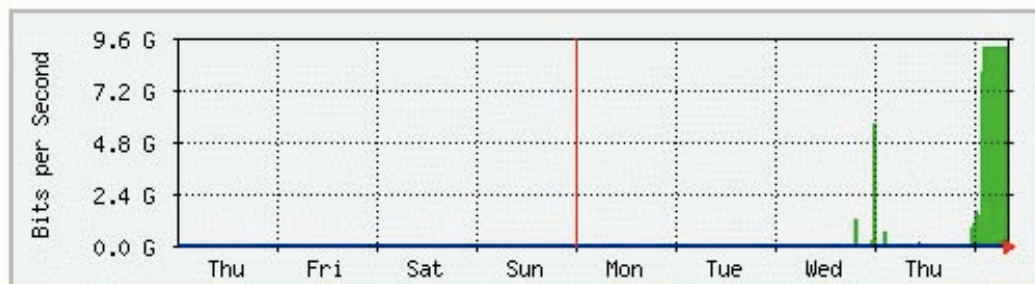

'Weekly' Graph (30 Minute Average)

Max In: 9279.0 Mb/s (92.8%) Average In: 1683.2 Mb/s (16.8%) Current In: 1148.5 Mb/s (11.5%)
Max Out: 105.0 Mb/s (1.0%) Average Out: 2095.5 kb/s (0.0%) Current Out: 8.0 b/s (0.0%)