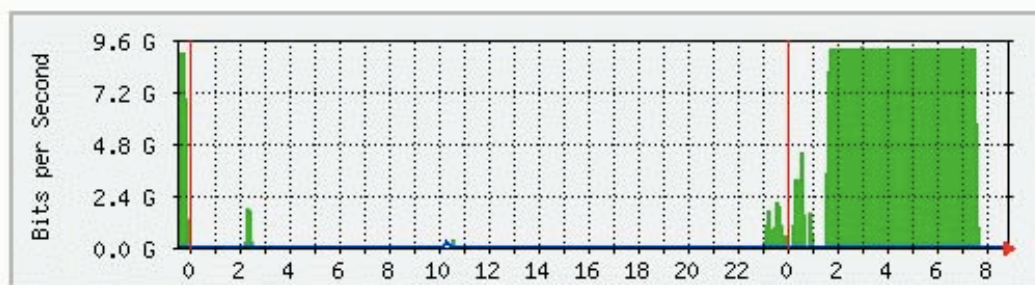

# Traffic Analysis for NLR-SUNN-WASH-10GE-92 RX

System: nlr-e300 in  
Maintainer:  
Description: NLR-WASH-STAR-10GE-92 RX  
ifType: ethernetCsmacd (6)  
ifName: TenGigabitEthernet 2/1  
Max Speed: 10.0 Gbits/s

The statistics were last updated **Friday, 3 February 2006 at 8:51**,  
at which time 'nlr-e300' had been up for **43 days, 13:17:23**.

## 'Daily' Graph (5 Minute Average)

Max In: 9316.8 Mb/s (93.2%) Average In: 1872.2 Mb/s (18.7%) Current In: 8.0 b/s (0.0%)  
Max Out: 298.9 Mb/s (3.0%) Average Out: 1916.6 kb/s (0.0%) Current Out: 0.0 b/s (0.0%)