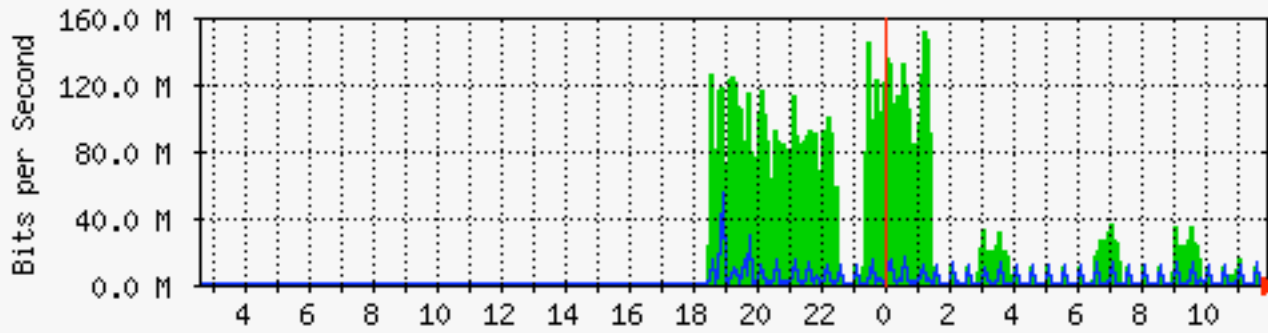

GSFC Scientific and Engineering Network (SEN)  
Mrtg-based 'Daily' Graph (5 Minute Average)  
Bits per second In and Out  
On Selected Interfaces

NREN via Qwest  
**4 November 2005**

NREN via NLR/DRAGON  
**4 November 2005**