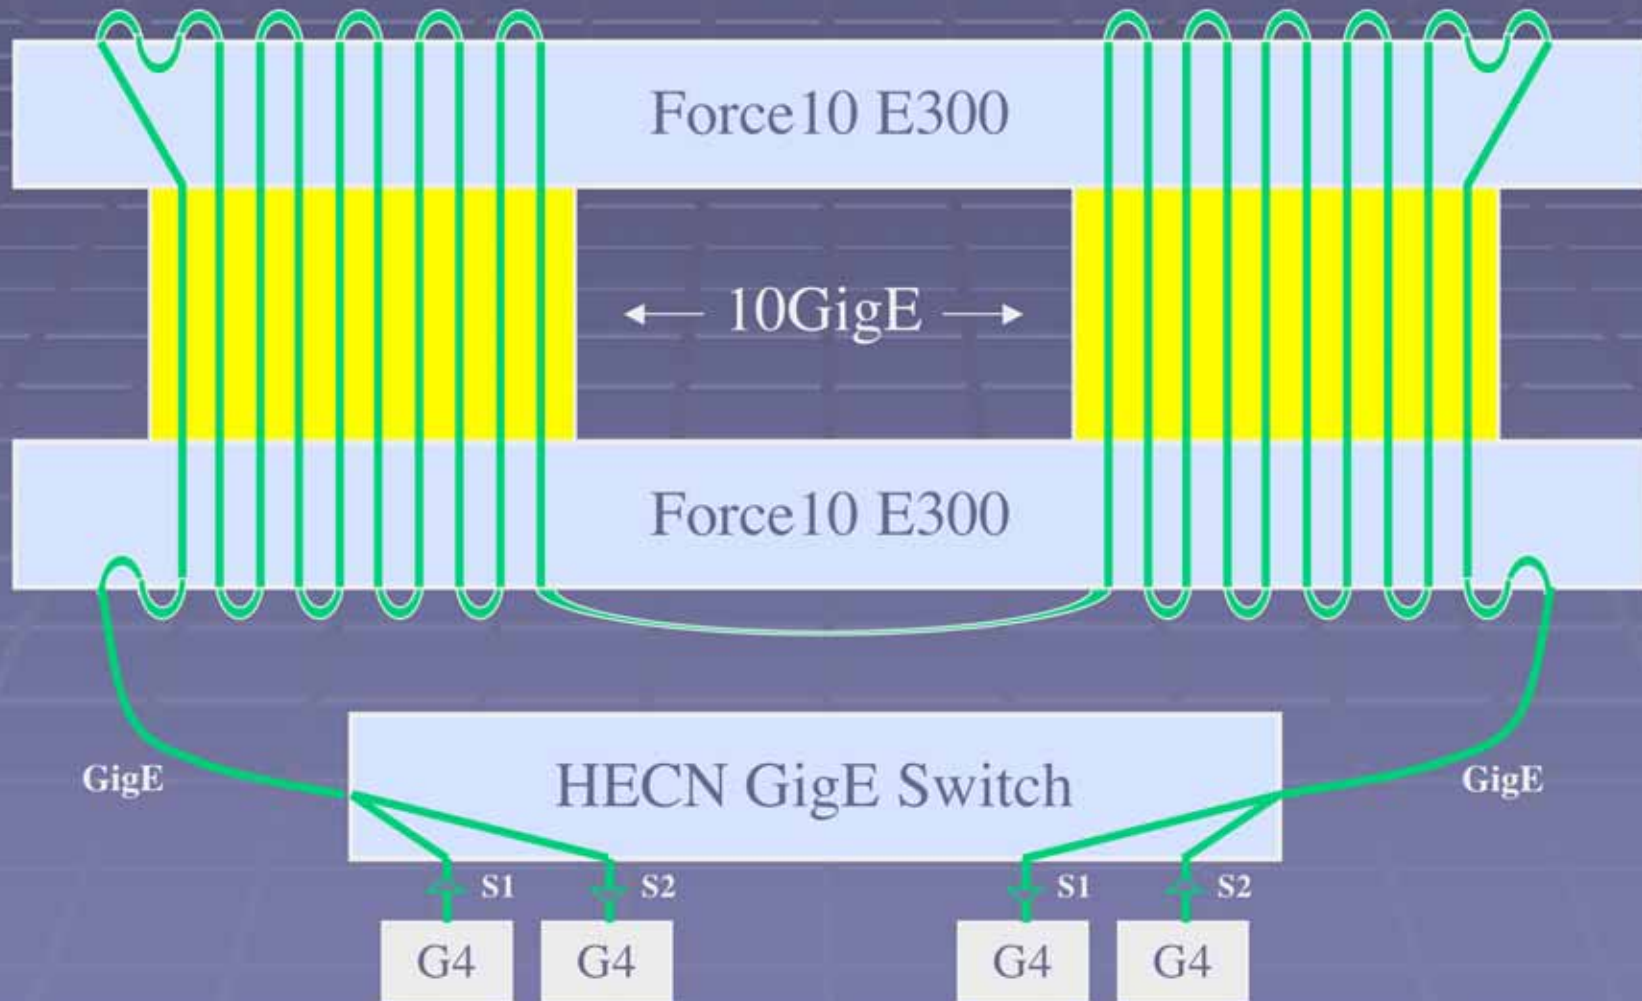

Force10 10GigE Testing

Test data generated with nuttcp
and VLAN looping

NASA Goddard
BF/PL 3/21/04